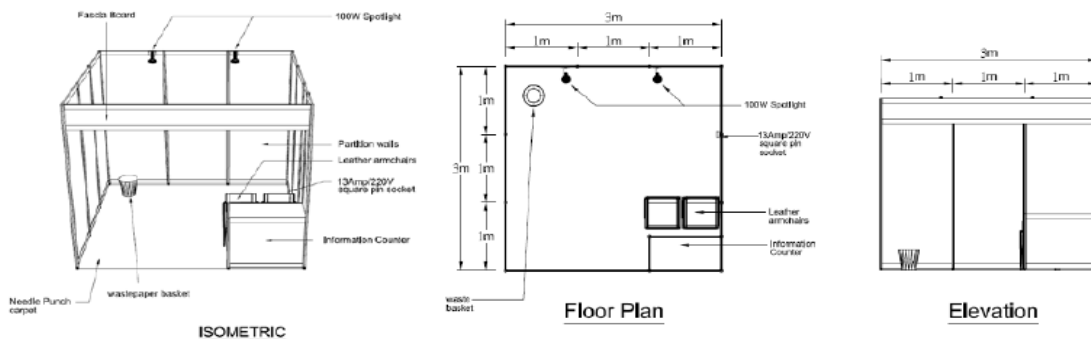

8-9 June 2011 - Show
 7-9 June 2011 - Conference
 Cotai Strip Cotai Expo, The Venetian Macao
 Macau, People's Republic of China
www.G2EAsia.com

Pricing:

- Raw Space: US\$ 427 per sqm
- Shell Scheme: US\$ 482 per sqm
- If you are a member of the AGA, AGEM or GTA, please contact your sales rep for member pricing

Other Charges:

- Corner Charge: US\$ 200 per corner
- Registration /Online marketing Fee: US\$ 370 per participating company

Provisions of a 9 sqm Shell Scheme Stand

- White vinyl coated walls with carpeted floor space
- Fascia board with company name facing the aisle
- 2 x 100 watts sport lights
- 2 x leather arm chairs
- 1 x Information table
- 1 x Wastepaper basket
- 1 x 13Amp 220V Power socket
- Daily stand-cleaning services
- Company Logo with hotlink for online listing